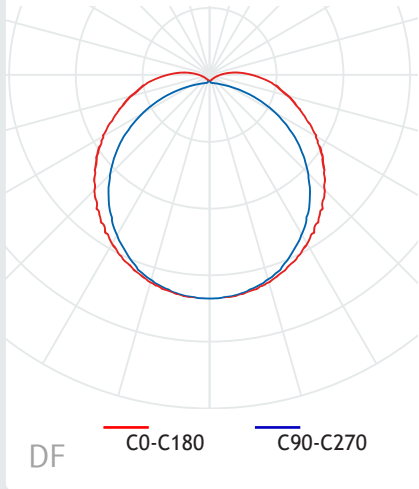

Electrical

System input voltage	230 V_{AC}
Fixture voltage	Luminaid SELV-DC
Fixture efficacy	139 - 145 lm/W
Transitable AC + DC	2,5 mm²

Light distribution opal tube