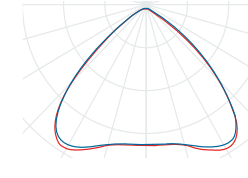

Wide beam

art nr.: **LUM-DL02AC-DCEM-06WB-C**