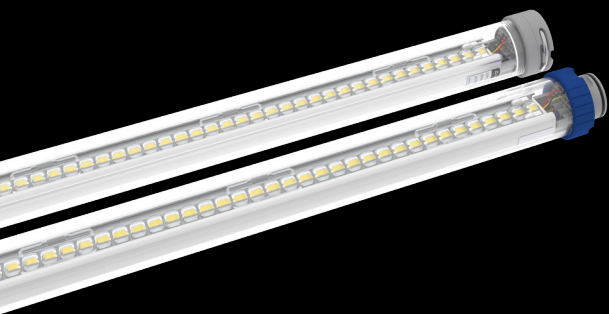

FIXTURES: LT

FIXTURE

- Continues light with unsurpassed uniformity.
- Virtually no shading on the workshop floor.
- Lighting as infrastructure for various functionalities.
- Polycarbonate housing, UV stabilized, extra clear.
- No internal AC/DC driver enhances durability.
- Modularity by various lumen variants.
- Dust and splashproof (IP65) with a high impact resistance (IK10 rated).
- DATALUX light lines can easily be integrated into building management systems with Dali or other protocols via the 0-10 V connection at the start of the light line.
- Expected LED lifespan: Up to 100,000 hours possible.

Dimensions 3 meter	Ø40 mm x 3013 mm (3000 mm pitch)
Dimensions 2 meter	Ø40 mm x 2038 mm (2025 mm pitch)
Weight	3,5 kg / 2,5 kg
IP-class	IP65
Material housing	Polycarbonate (UV stabilized)

Electrical

System input voltage	230 Vac
Fixture voltage	Luminaid SELV-DC
Fixture efficacy	144 - 169 lm/W
Transitable AC + DC	2,5 mm ²