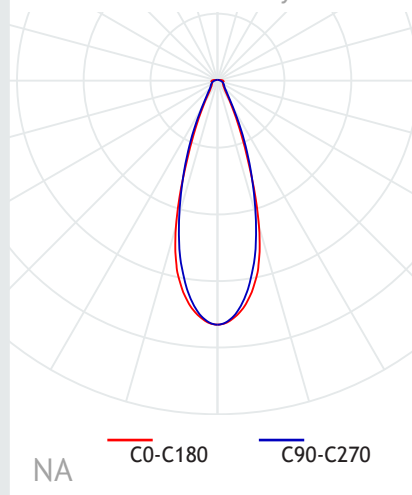

Electrical

System input voltage	230 Vac
Fixture voltage	Luminaid SELV-DC
Fixture efficacy	144 - 169 lm/W
Transitable AC + DC	2,5 mm²

Narrow beam array lens