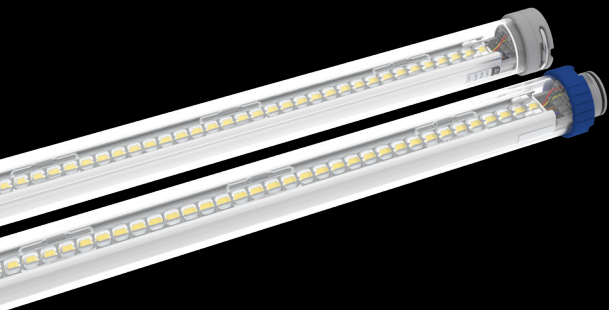

FIXTURES: LT FIXTURE

- Continues light with unsurpassed uniformity.
- Virtually no shading on the workshop floor.
- Lighting as infrastructure for various functionalities.
- Polycarbonate housing, UV stabilized, extra clear.
- No internal AC/DC driver enhances durability.
- Modularity by various lumen variants.
- Dust and splashproof (IP65) with a high impact resistance (IK10 rated).
- DATALUX light lines can easily be integrated into building management systems with Dali or other protocols via the 0-10 V connection at the start of the light line.
- Expected LED lifespan: Up to 100,000 hours possible.