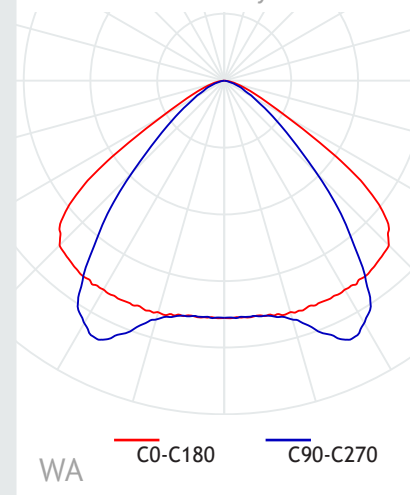

Wide beam array lens