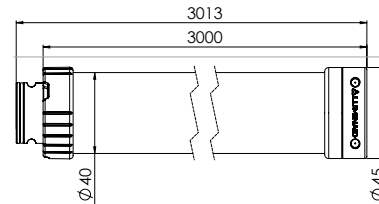

3 meter | DL30LT