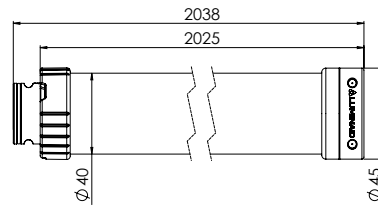

2 meter | DL20LT