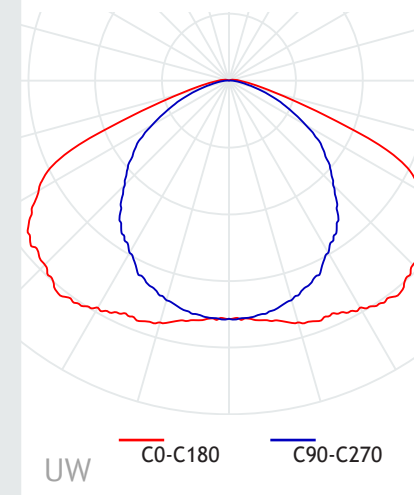

Ultra wide beam lens