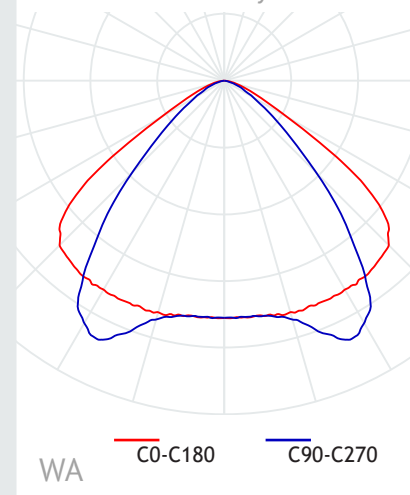

### Mechanical

Dimensions 3 meter	Ø40 mm x 3013 mm (3000 mm pitch)
Dimensions 2 meter	Ø40 mm x 2038 mm (2025 mm pitch)
Weight	3,5 kg / 2,5 kg
IP-class	IP65
Material housing	Polycarbonate (UV stabilized)

### Electrical

System input voltage	230 Vac
Fixture voltage	Luminaid SELV-DC
Fixture efficacy	144 - 169 lm/W

Narrow beam array lens

Wide beam array lens

Ultra wide beam lens

All products, product specifications and data are subject to change without notice to improve reliability, safety, function, design or otherwise.