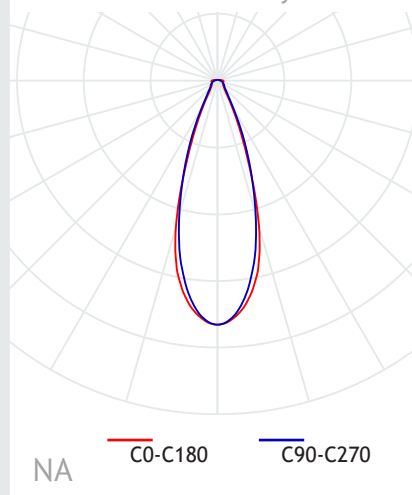

### Mechanical

Dimensions 3 meter	Ø40 mm x 3013 mm (3000 mm pitch)
Dimensions 2 meter	Ø40 mm x 2038 mm (2025 mm pitch)
Weight	3,5 kg / 2,5 kg
IP-class	IP65
Material housing	Polycarbonate (UV stabilized)

### Electrical

System input voltage	230 Vac
Fixture voltage	Luminaid SELV-DC
Fixture efficacy	144 - 169 lm/W

Narrow beam array lens

Wide beam array lens

Ultra wide beam lens

All products, product specifications and data are subject to change without notice to improve reliability, safety, function, design or otherwise.