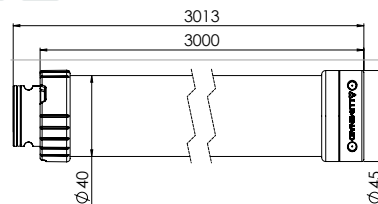

3 meter | DL30LT