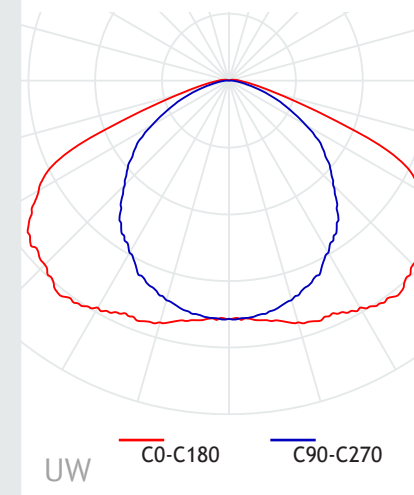

### Mechanical

Dimensions 3 meter	Ø40 mm x 3013 mm (3000 mm pitch)
Dimensions 2 meter	Ø40 mm x 2038 mm (2025 mm pitch)
Weight	3,5 kg / 2,5 kg
IP-class	IP65
Material housing	Polycarbonate (UV stabilized)

### Electrical

System input voltage	230 Vac
Fixture voltage	Luminaid SELV-DC
Fixture efficacy	144 - 169 lm/W

Narrow beam array lens

Wide beam array lens

Ultra wide beam lens

All products, product specifications and data are subject to change without notice to improve reliability, safety, function, design or otherwise.