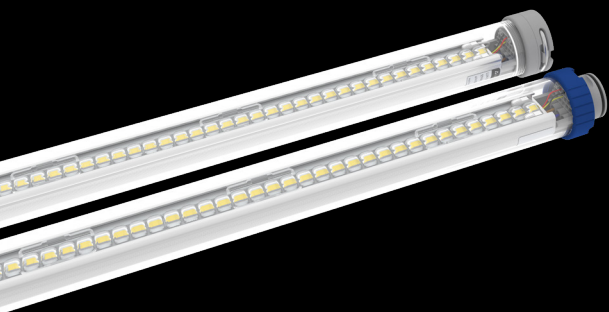

## FIXTURES: LT

### FIXTURE

- Continues light with unsurpassed uniformity.
- Virtually no shading on the workshop floor.
- Lighting as infrastructure for various functionalities.
- Polycarbonate housing, UV stabilized, extra clear.
- No internal AC/DC driver enhances durability.
- Modularity by various lumen variants.
- Dust and splashproof (IP65) with a high impact resistance (IK10 rated).
- DATALUX light lines can easily be integrated into building management systems with Dali or other protocols via the 0-10 V connection at the start of the light line.
- Expected LED lifespan: Up to 100,000 hours possible.

### Mechanical

Dimensions 3 meter	Ø40 mm x 3013 mm (3000 mm pitch)
Dimensions 2 meter	Ø40 mm x 2038 mm (2025 mm pitch)
Weight	3,5 kg / 2,5 kg
IP-class	IP65
Material housing	Polycarbonate (UV stabilized)

### Electrical

System input voltage	230 Vac
Fixture voltage	Luminaid SELV-DC
Fixture efficacy	144 - 169 lm/W

Narrow beam array lens

Wide beam array lens

Ultra wide beam lens

All products, product specifications and data are subject to change without notice to improve reliability, safety, function, design or otherwise.