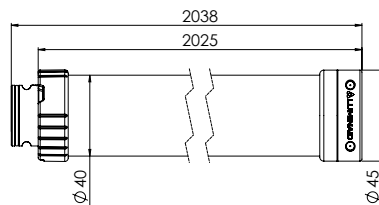

2 meter | DL20LT