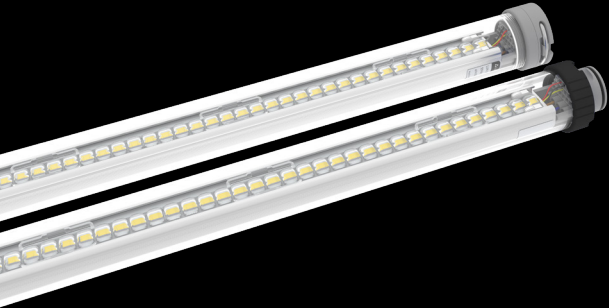

FIXTURES: AC

FIXTURE

- Continues light with unsurpassed uniformity.
- Virtually no shading on the workshop floor.
- Polycarbonate housing, UV stabilized, extra clear.
- With internal driver.
- Dust and splashproof (IP65) with a high impact resistance (IK10 rated).
- DATALUX light lines can easily be integrated into building management systems with Dali or other protocols via the 0-10 V connection at the start of the light line.
- Expected LED lifespan: Up to 100,000 hours possible.
- The DATALUX AC fixture has 2 extra power cables as standard for the DCEM emergency lighting TRONIC.

Features

Dimming	0-10 V – 0-100%
Emergency lighting function	With DCEM TRONIC
Ambient temperature range	-20 °C – +40 °C

Mechanical

Dimensions 3 meter	Ø40 mm x 3013 mm (3000 mm pitch)
Dimensions 2 meter	Ø40 mm x 2038 mm (2025 mm pitch)
Weight	3,0 kg / 2,2 kg
IP class	IP65
Housing material	Polycarbonate (UV stabilized)

Electrical

Input voltage	200 - 250 V _{AC}
Power factor	PF ≥0.93/230V _{AC}
Fixture efficacy	121 - 144 lm/W
Transitable AC	2,5 mm ²

Narrow beam array lens

Wide beam array lens

Ultra wide beam lens

All products, product specifications and data are subject to change without notice to improve reliability, safety, function, design or otherwise.