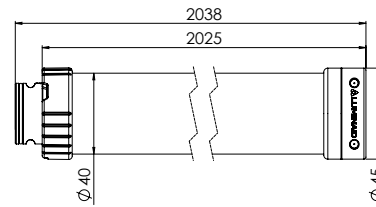

Features

Dimming	0-10 V – 0-100%
Emergency lighting function	With DCEM TRONIC
Ambient temperature range	-20 °C – +40 °C

Mechanical

Dimensions 3 meter	Ø40 mm x 3013 mm (3000 mm pitch)
Dimensions 2 meter	Ø40 mm x 2038 mm (2025 mm pitch)
Weight	3,0 kg / 2,2 kg
IP class	IP65
Housing material	Polycarbonate (UV stabilized)

Electrical

Input voltage	200 - 250 V _{AC}
Power factor	PF ≥0.93/230V _{AC}
Fixture efficacy	121 - 144 lm/W
Transitable AC	2,5 mm ²

Narrow beam array lens

Wide beam array lens

Ultra wide beam lens

All products, product specifications and data are subject to change without notice to improve reliability, safety, function, design or otherwise.

2 meter | DL20AC

3 meter | DL30AC

Optical

	29,8	45,3	Watt
LUM-DL20AC-NAxx-05K0C	3890 lm*		131 lm/W
LUM-DL20AC-WAxx-05K0C	4130 lm*		139 lm/W
LUM-DL20AC-UWxx-05K0C	3780 lm*		127 lm/W
LUM-DL20AC-NAxx-08K0C		5620 lm*	124 lm/W
LUM-DL20AC-WAxx-08K0C		5990 lm*	132 lm/W
**LUM-DL20AC-UWxx-08K0C		5470 lm*	121 lm/W