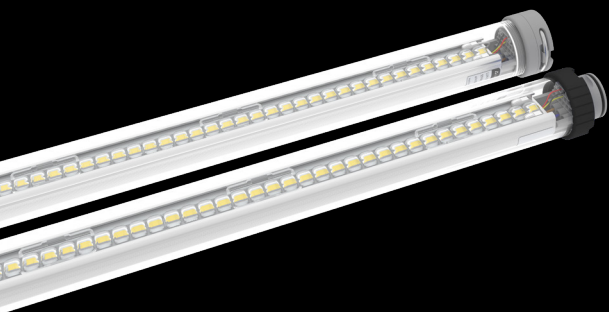

FIXTURES: AC

FIXTURE

- Continues light with unsurpassed uniformity.
- Virtually no shading on the workshop floor.
- Polycarbonate housing, UV stabilized, extra clear.
- With internal driver.
- Dust and splashproof (IP65) with a high impact resistance (IK10 rated).
- DATALUX light lines can easily be integrated into building management systems with Dali or other protocols via the 0-10 V connection at the start of the light line.
- Expected LED lifespan: Up to 100,000 hours possible.
- The DATALUX AC fixture has 2 extra power cables as standard for the DCEM emergency lighting TRONIC.

Features

Dimming	0-10 V – 0-100%
Emergency lighting function	With DCEM TRONIC
Ambient temperature range	-20 °C – +40 °C

Mechanical

Dimensions 3 meter	Ø40 mm x 3013 mm (3000 mm pitch)
Dimensions 2 meter	Ø40 mm x 2038 mm (2025 mm pitch)
Weight	3,0 kg / 2,2 kg
IP class	IP65
Housing material	Polycarbonate (UV stabilized)

Electrical

Input voltage	200 - 250 V _{AC}
Power factor	PF ≥0.93/230V _{AC}
Fixture efficacy	121 - 144 lm/W
Transitable AC	2,5 mm ²

Narrow beam array lens

Wide beam array lens

Ultra wide beam lens

All products, product specifications and data are subject to change without notice to improve reliability, safety, function, design or otherwise.