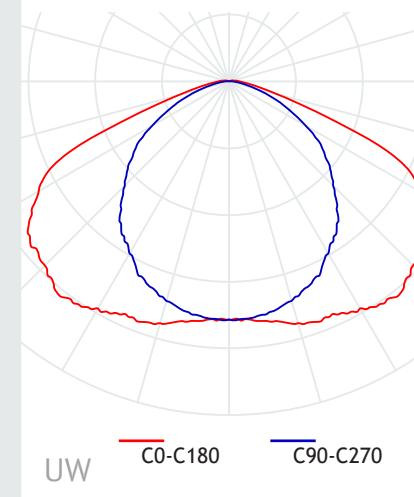

Electrical

Input voltage	200 - 250 V _{AC}
Power factor	PF ≥0.93/230V _{AC}
Fixture efficacy	121 - 144 lm/W
Transitable AC	2,5 mm ²

Narrow beam array lens

Wide beam array lens

Ultra wide beam lens

All products, product specifications and data are subject to change without notice to improve reliability, safety, function, design or otherwise.

2 meter | DL20AC

3 meter | DL30AC

Optical

	29,8	45,3	Watt
LUM-DL20AC-NAxx-05K0C	3890 lm*		131 lm/W
LUM-DL20AC-WAxx-05K0C	4130 lm*		139 lm/W
LUM-DL20AC-UWxx-05K0C	3780 lm*		127 lm/W
LUM-DL20AC-NAxx-08K0C		5620 lm*	124 lm/W
LUM-DL20AC-WAxx-08K0C		5990 lm*	132 lm/W
**LUM-DL20AC-UWxx-08K0C		5470 lm*	121 lm/W