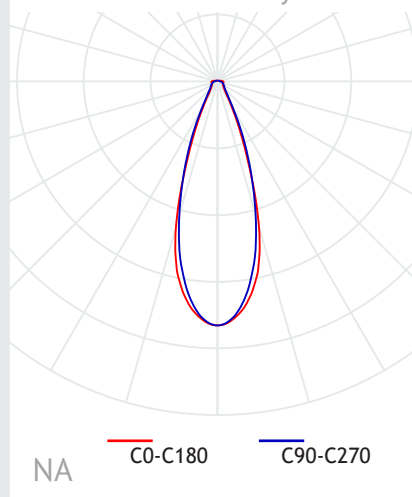

Features

Dimming	0-10 V – 0-100%
Emergency lighting function	With DCEM TRONIC
Ambient temperature range	-20 °C – +40 °C

Mechanical

Dimensions 3 meter	Ø40 mm x 3013 mm (3000 mm pitch)
Dimensions 2 meter	Ø40 mm x 2038 mm (2025 mm pitch)
Weight	3,0 kg / 2,2 kg
IP class	IP65
Housing material	Polycarbonate (UV stabilized)

Electrical

Input voltage	200 - 250 V _{AC}
Power factor	PF ≥0.93/230V _{AC}
Fixture efficacy	121 - 144 lm/W
Transitable AC	2,5 mm ²

Narrow beam array lens

Wide beam array lens

Ultra wide beam lens

All products, product specifications and data are subject to change without notice to improve reliability, safety, function, design or otherwise.

2 meter | DL20AC

3 meter | DL30AC

Optical

	29,8	45,3	Watt
LUM-DL20AC-NAxx-05K0C	3890 lm*		131 lm/W
LUM-DL20AC-WAxx-05K0C	4130 lm*		139 lm/W
LUM-DL20AC-UWxx-05K0C	3780 lm*		127 lm/W
LUM-DL20AC-NAxx-08K0C		5620 lm*	124 lm/W
LUM-DL20AC-WAxx-08K0C		5990 lm*	132 lm/W
**LUM-DL20AC-UWxx-08K0C		5470 lm*	121 lm/W