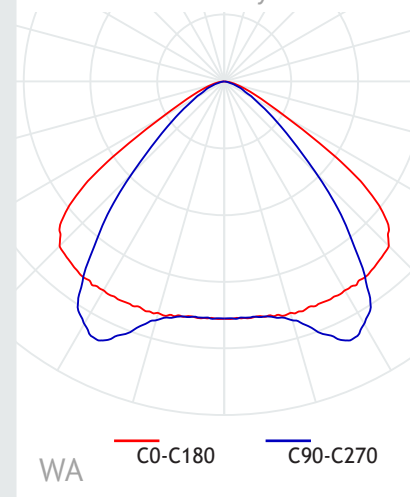

Electrical

Input voltage	200 - 250 V _{AC}
Power factor	PF ≥0.93/230V _{AC}
Fixture efficacy	121 - 144 lm/W
Transitable AC	2,5 mm ²

Narrow beam array lens

Wide beam array lens

Ultra wide beam lens

All products, product specifications and data are subject to change without notice to improve reliability, safety, function, design or otherwise.

2 meter | DL20AC

3 meter | DL30AC

Optical

	29,8	45,3	Watt
LUM-DL20AC-NAxx-05K0C	3890 lm*		131 lm/W
LUM-DL20AC-WAxx-05K0C	4130 lm*		139 lm/W
LUM-DL20AC-UWxx-05K0C	3780 lm*		127 lm/W
LUM-DL20AC-NAxx-08K0C		5620 lm*	124 lm/W
LUM-DL20AC-WAxx-08K0C		5990 lm*	132 lm/W
**LUM-DL20AC-UWxx-08K0C		5470 lm*	121 lm/W