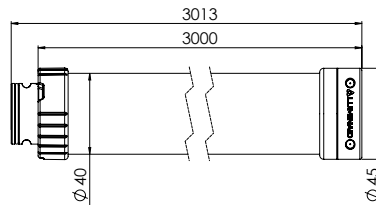

3 meter | DL30AC