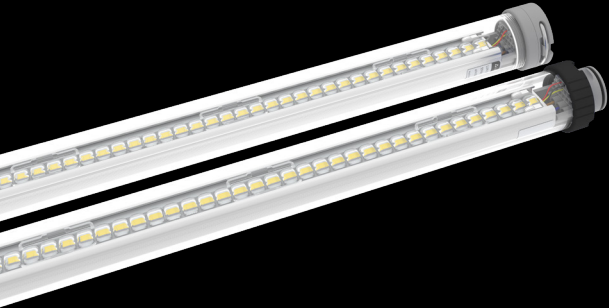

## FIXTURES: AC FIXTURE

- Continues light with unsurpassed uniformity.
- Virtually no shading on the workshop floor.
- Polycarbonate housing, UV stabilized, extra clear.
- With internal driver.
- Dust and splashproof (IP65) with a high impact resistance (IK10 rated).
- DATALUX light lines can easily be integrated into building management systems with Dali or other protocols via the 0-10 V connection at the start of the light line.
- Expected LED lifespan: Up to 100,000 hours possible.

### Mechanical

Dimensions 3 meter	Ø40 mm x 3013 mm (3000 mm pitch)
Dimensions 2 meter	Ø40 mm x 2038 mm (2025 mm pitch)
Weight	3,0 kg / 2,2 kg
IP class	IP65
Housing material	Polycarbonate (UV stabilized)

### Electrical

Input voltage	200 - 250 V <sub>AC</sub>
Power factor	PF ≥0.93/230V <sub>AC</sub>
Fixture efficacy	121 - 144 lm/W

Narrow beam array lens

Wide beam array lens

Ultra wide beam lens