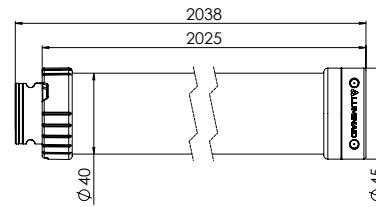

2 meter | DL20AC