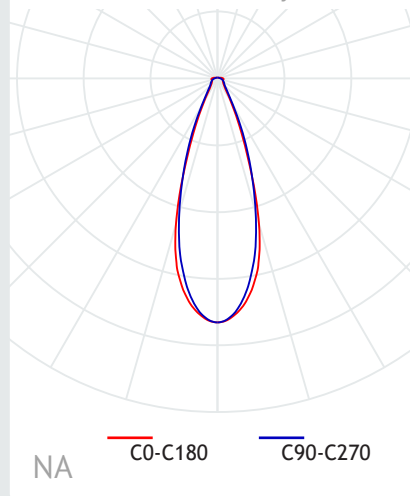

### Mechanical

Dimensions 3 meter	Ø40 mm x 3013 mm (3000 mm pitch)
Dimensions 2 meter	Ø40 mm x 2038 mm (2025 mm pitch)
Weight	3,0 kg / 2,2 kg
IP class	IP65
Housing material	Polycarbonate (UV stabilized)

### Electrical

Input voltage	200 - 250 V <sub>AC</sub>
Power factor	PF ≥0.93/230V <sub>AC</sub>
Fixture efficacy	121 - 144 lm/W

Narrow beam array lens

Wide beam array lens

Ultra wide beam lens