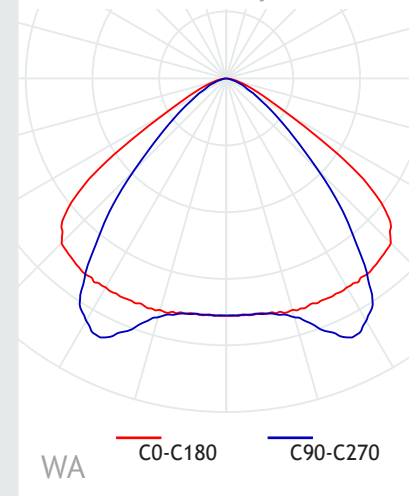

### Mechanical

Dimensions 3 meter	Ø40 mm x 3013 mm (3000 mm pitch)
Dimensions 2 meter	Ø40 mm x 2038 mm (2025 mm pitch)
Weight	3,0 kg / 2,2 kg
IP class	IP65
Housing material	Polycarbonate (UV stabilized)

### Electrical

Input voltage	200 - 250 V <sub>AC</sub>
Power factor	PF ≥0.93/230V <sub>AC</sub>
Fixture efficacy	121 - 144 lm/W

Narrow beam array lens

Wide beam array lens

Ultra wide beam lens