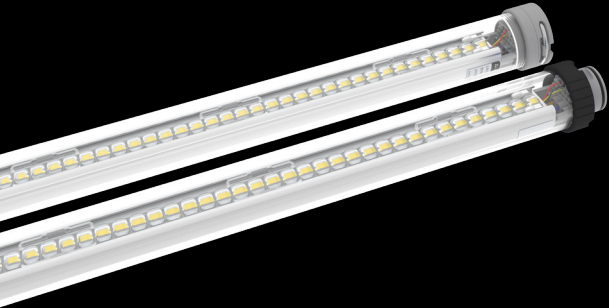

## FIXTURES: AC FIXTURE

- Continues light with unsurpassed uniformity.
- Virtually no shading on the workshop floor.
- Polycarbonate housing, UV stabilized, extra clear.
- With internal driver.
- Dust and splashproof (IP65) with a high impact resistance (IK10 rated).
- DATALUX light lines can easily be integrated into building management systems with Dali or other protocols via the 0-10 V connection at the start of the light line.
- Expected LED lifespan: Up to 100,000 hours possible.

### Mechanical

Dimensions 3 meter	Ø40 mm x 3013 mm (3000 mm pitch)
Dimensions 2 meter	Ø40 mm x 2038 mm (2025 mm pitch)
Weight	3,0 kg / 2,2 kg
IP class	IP65
Housing material	Polycarbonate (UV stabilized)