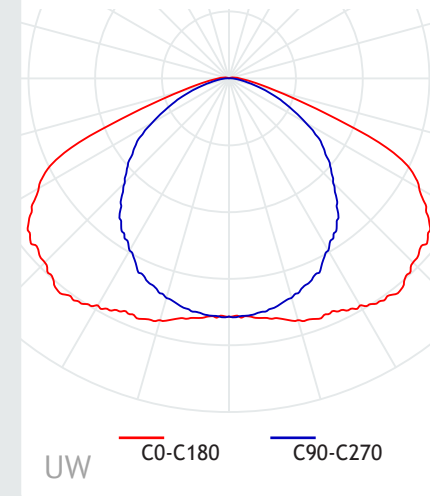

### Mechanical

Dimensions 3 meter	Ø40 mm x 3013 mm (3000 mm pitch)
Dimensions 2 meter	Ø40 mm x 2038 mm (2025 mm pitch)
Weight	3,0 kg / 2,2 kg
IP class	IP65
Housing material	Polycarbonate (UV stabilized)

### Electrical

Input voltage	200 - 250 V <sub>AC</sub>
Power factor	PF ≥0.93/230V <sub>AC</sub>
Fixture efficacy	121 - 144 lm/W

Narrow beam array lens

Wide beam array lens

Ultra wide beam lens